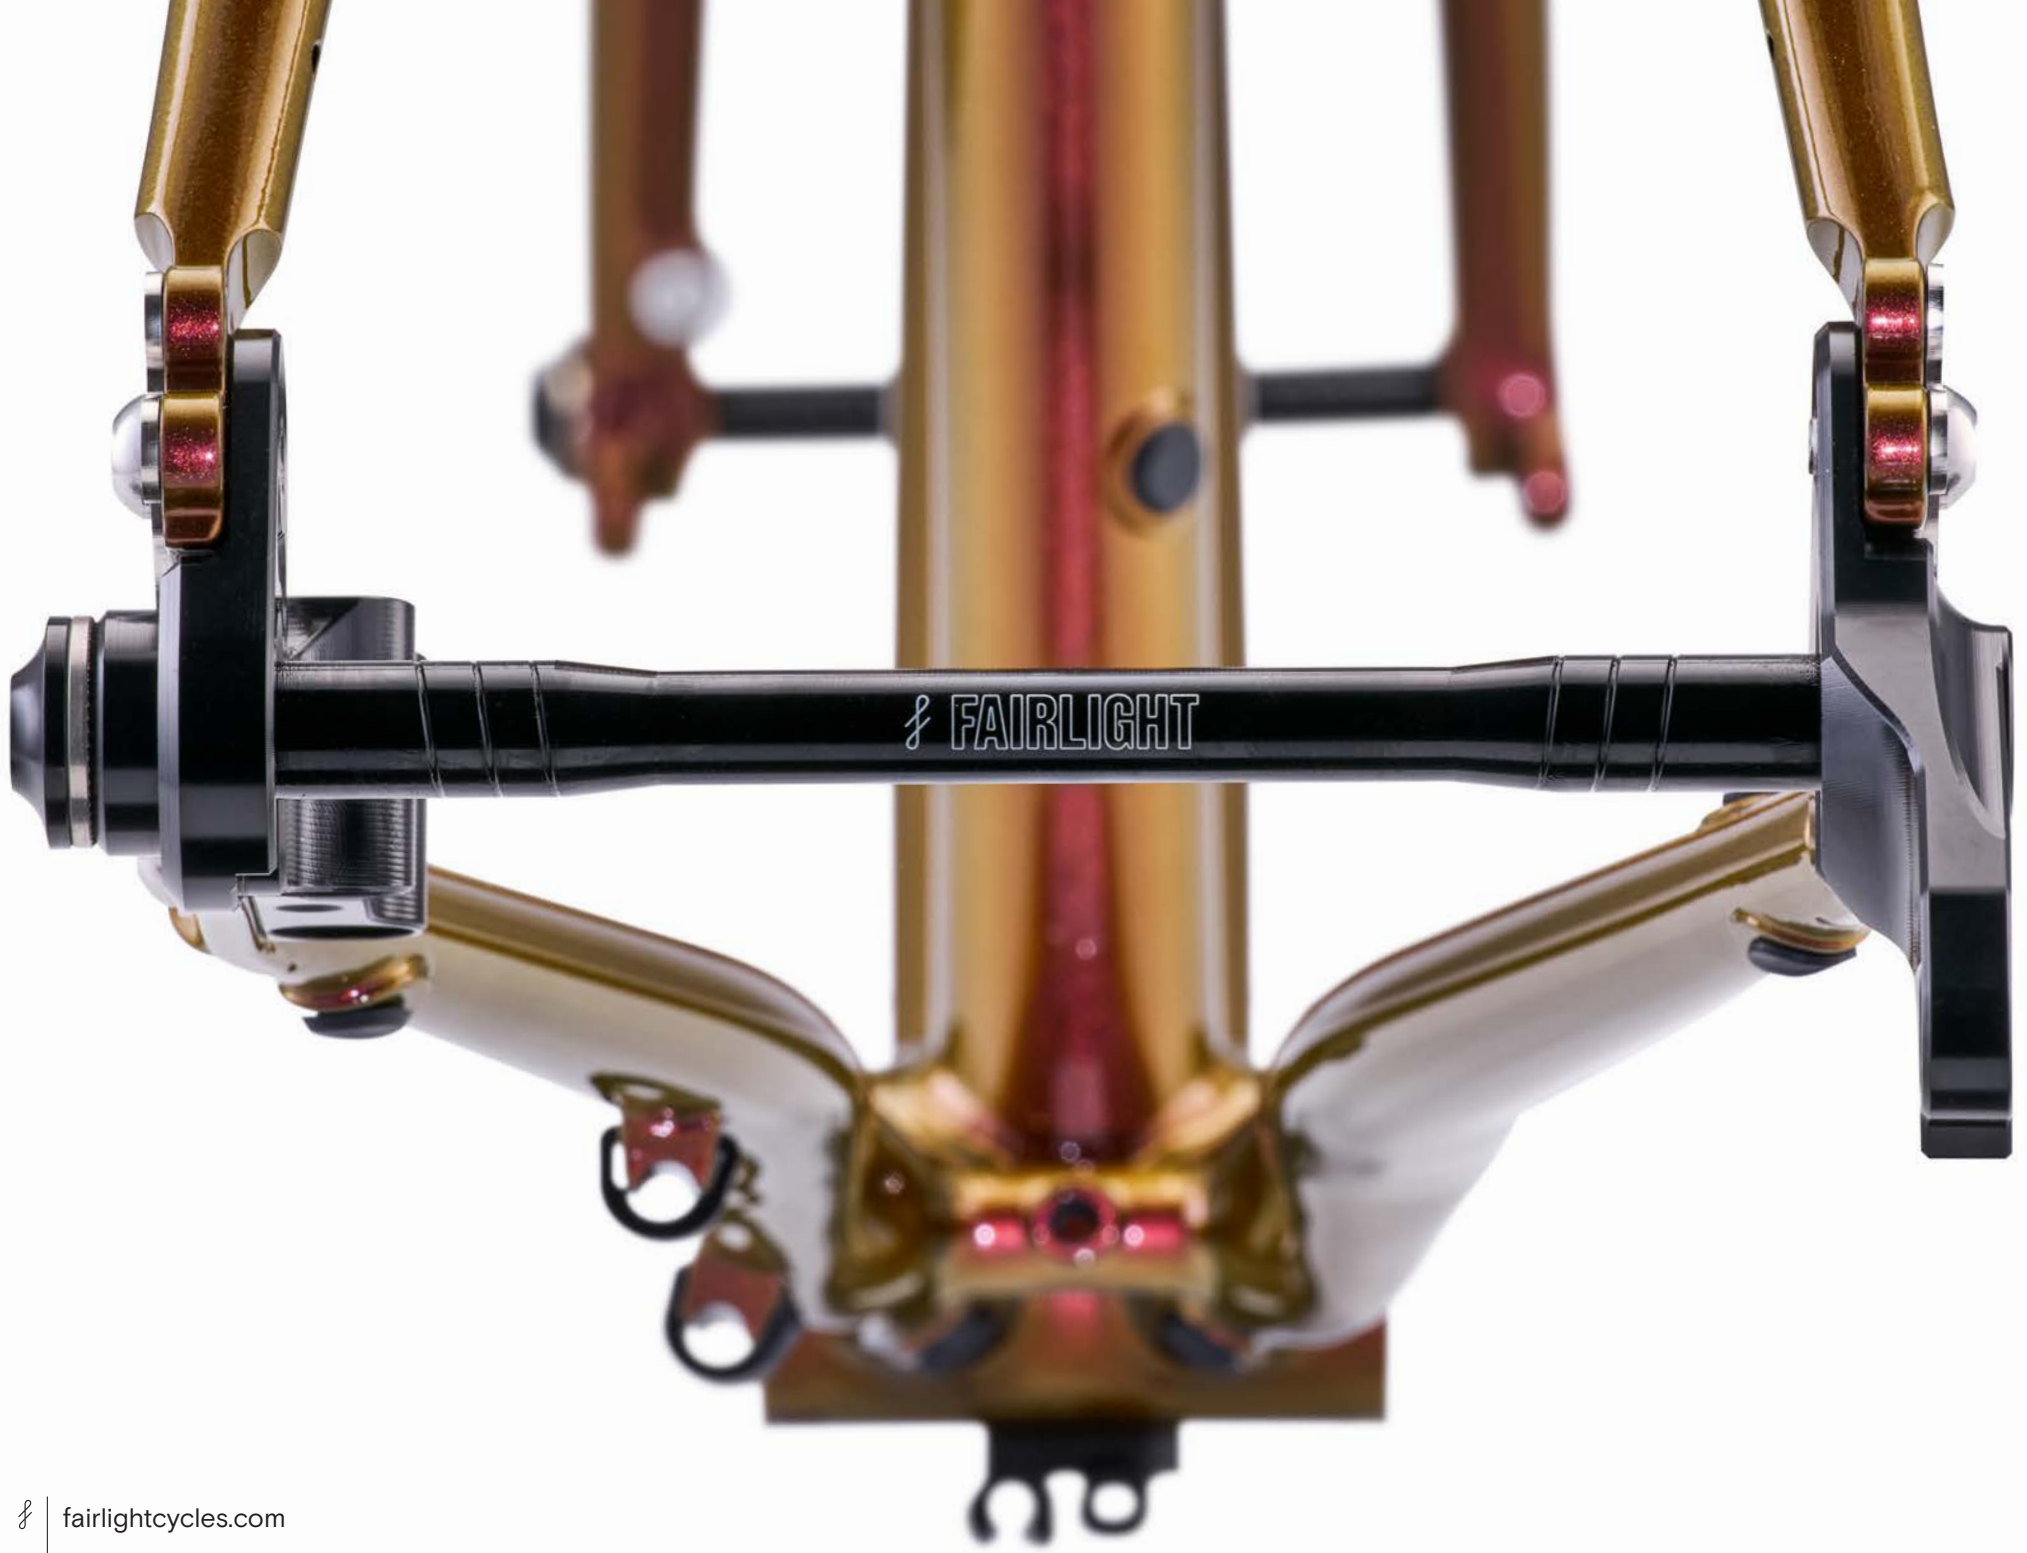

STRAEL 4.0

ROOT BEER

FRAMESET

SIZE: 56R

HEADSET: CHRIS KING SILVER

SEATCLAMP: HOPE SILVER

FRAME SET-UP: DIRECT MOUNT HANGER, DI2

A
56R

M26022

STRAEL

HEAD DZB
DESIGNED FOR
FAIRLIGHT

8MM

FAIRLIGHT

FULL BUILD EXAMPLE 1

SIZE: 56R

GROUPSET: DURA-ACE DI2 12-SPEED

HEADSET: CHRIS KING SILVER

SEAT CLAMP: HOPE SILVER

WHEELS: CHRIS KING R45D ON ENVE SES 3.4 RIMS

TYRES: CONTINENTAL GP5000 S TR 32MM

OTHER SPEC NOTES: THOMSON G2 STEM & TI POST,

BROOKS CAMBIUM C13 SADDLE, KING CAGE IRIS

GOSSAMER

KING BEARDED

FULL BUILD EXAMPLE 2

SIZE: 56R

GROUPSET: SRAM FORCE E1 AXS 2 X 12-SPEED

HEADSET & SEAT CLAMP: HOPE SMOKE

WHEELS: HUNT 50MM CARBON DISC

TYRES: CONTINENTAL GP5000 AS TR 35MM