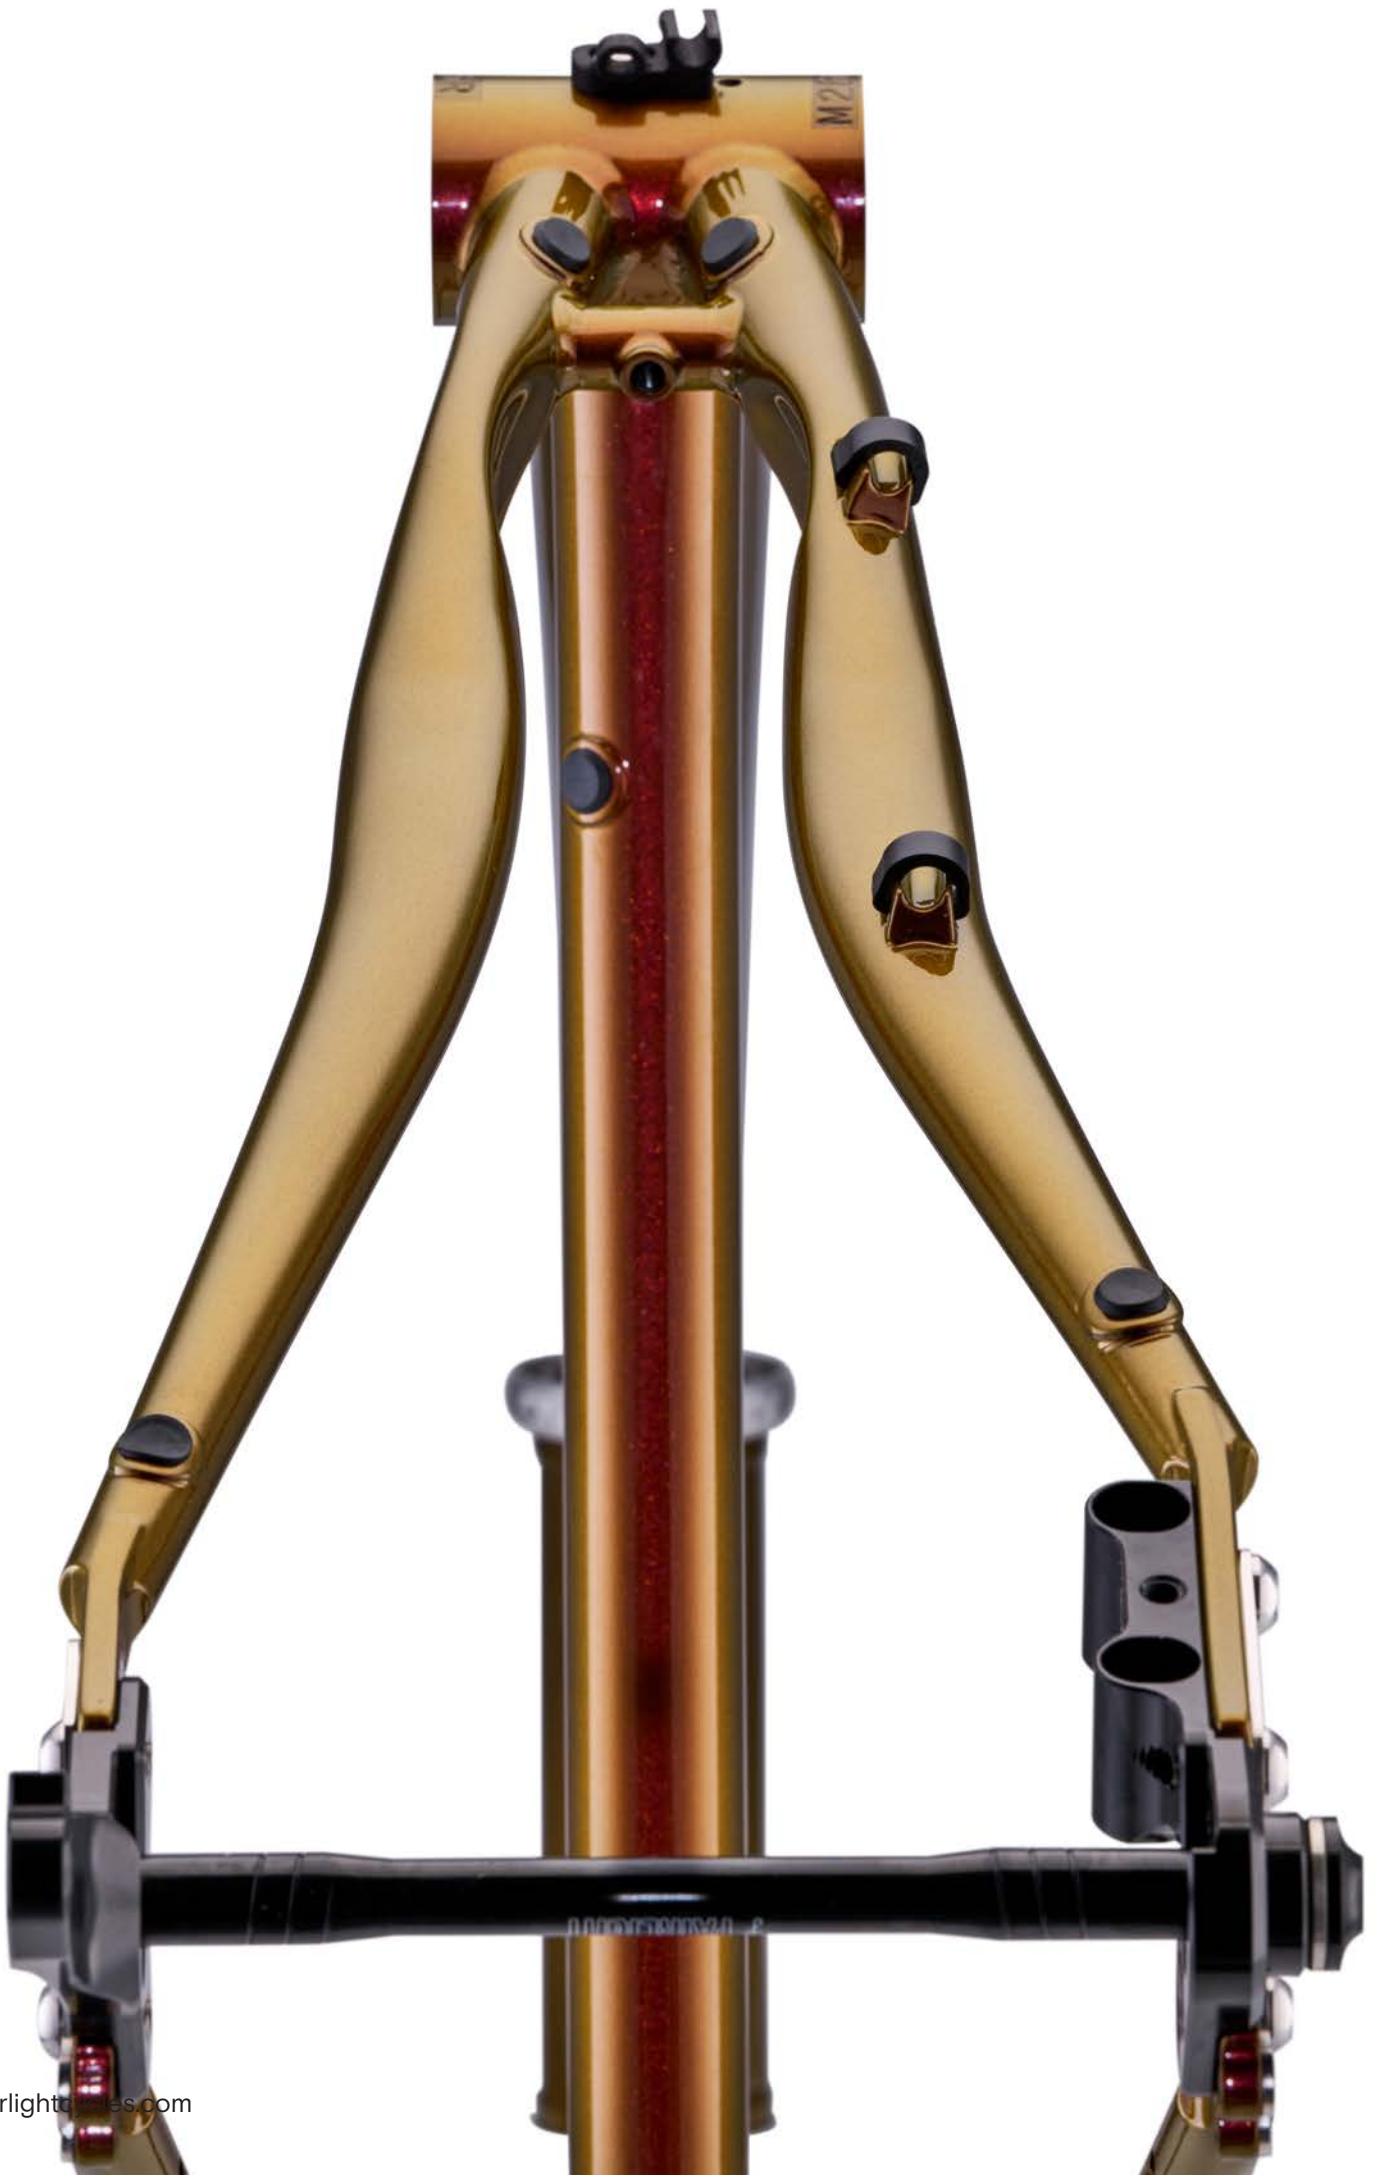

STRAEL 4.0

ROOT BEER

FRAMESET

SIZE: 56R

HEADSET: CHRIS KING SILVER

SEATCLAMP: HOPE SILVER

FRAME SET-UP: DIRECT MOUNT HANGER, DI2

A
56R

M26022

STRAEL

HEAD DZB
DESIGNED FOR
FAIRLIGHT

8MM

FAIRLIGHT

FULL BUILD EXAMPLE 1

SIZE: 56R

GROUPSET: DURA-ACE DI2 12-SPEED

HEADSET: CHRIS KING SILVER

SEAT CLAMP: HOPE SILVER

WHEELS: CHRIS KING R45D ON ENVE SES 3.4 RIMS

TYRES: CONTINENTAL GP5000 S TR 32MM

OTHER SPEC NOTES: THOMSON G2 STEM & TI POST,

BROOKS CAMBIUM C13 SADDLE, KING CAGE IRIS

GOSSAMER

KING BEARDED

FULL BUILD EXAMPLE 2

SIZE: 56R

GROUPSET: SRAM FORCE E1 AXS 2 X 12-SPEED

HEADSET & SEAT CLAMP: HOPE SMOKE

WHEELS: HUNT 50MM CARBON DISC

TYRES: CONTINENTAL GP5000 AS TR 35MM